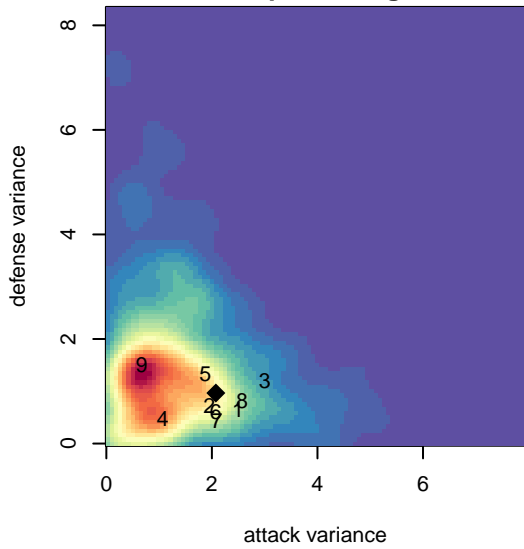

**attack and defense variance (black dot)
relative to other teams
and top 10 in region**