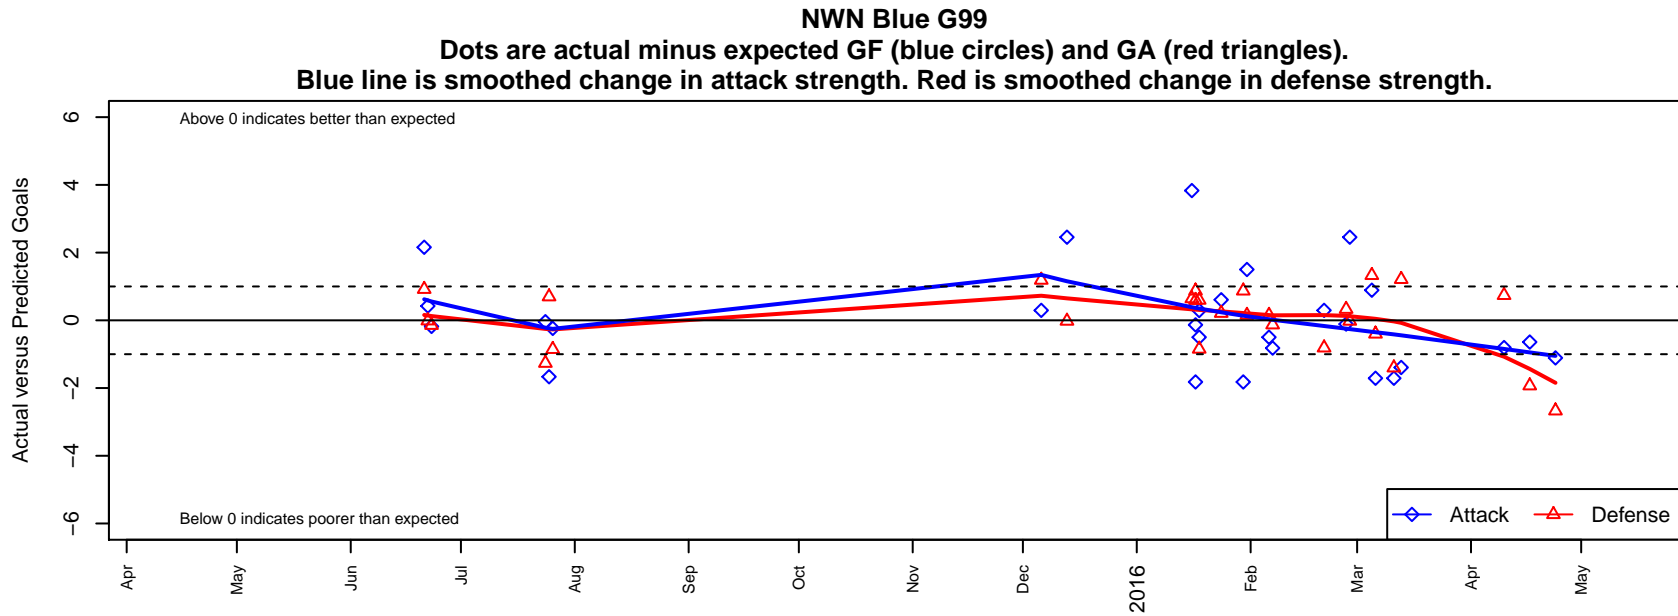

**attack and defense variance (black dot)
relative to other teams
and top 10 in region**

**attack and defense rating
relative to others at age
and all opponents in last 13 months**

NWN Blue G99

Northwest Nationals
Mountlake Terrace, WA
G99 total strength=1413
attack=9.45 defense=7.43
fall league = Win RCL G99 Div 3

alt names used:
NWN G99 B Blue
NWN G99 Blue
NWN G99 BLUE
NWN G99 B Blue
NW Nationals G99 Blue
NWN G99 B Blue

Venues played:
2015 US Club Regionals Premier U15
2015 Oswego Nike Cup U16/17 Silver U17
2015 Win RCL G99 Div 3
2015 PacNW Winter Classic Premier II U16
2015 WYS Presidents Cup G99 Division 1