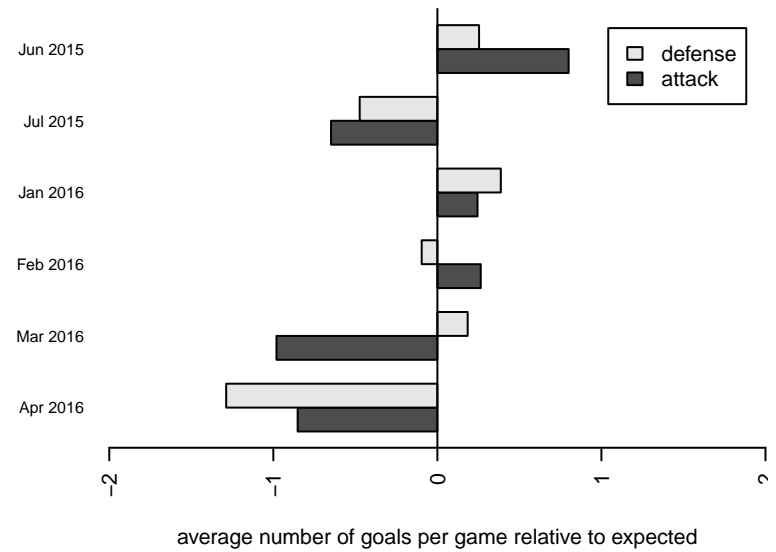

Performance relative to 13 month average