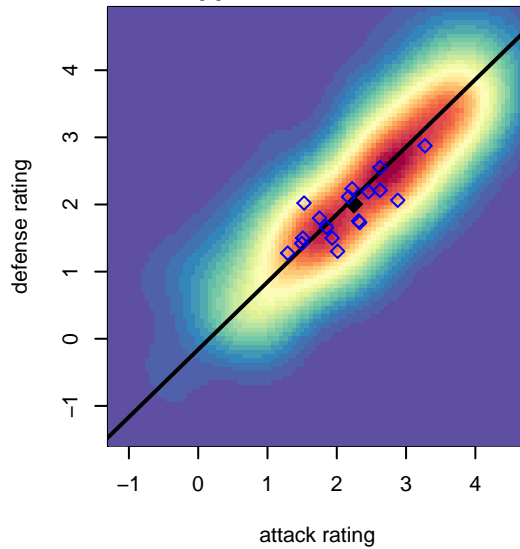

**attack and defense rating
relative to others at age
and all opponents in last 13 months**