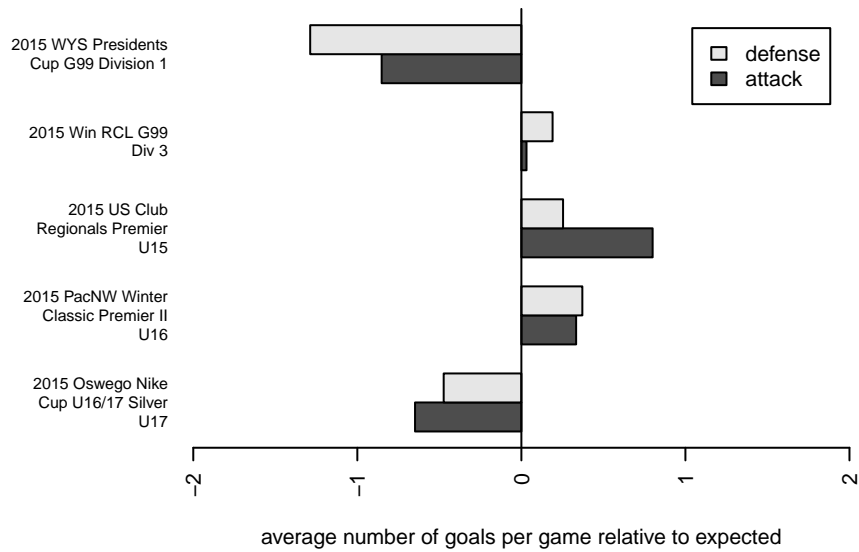

Performance relative to 13 month average