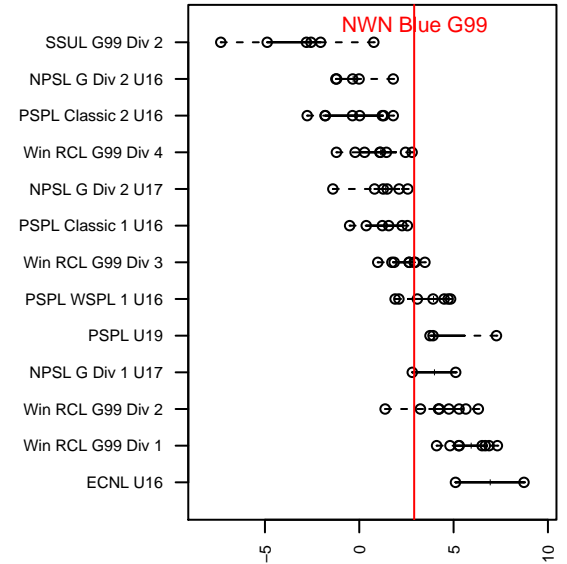

**attack and defense rating
relative to others at age
and all opponents in last 13 months**